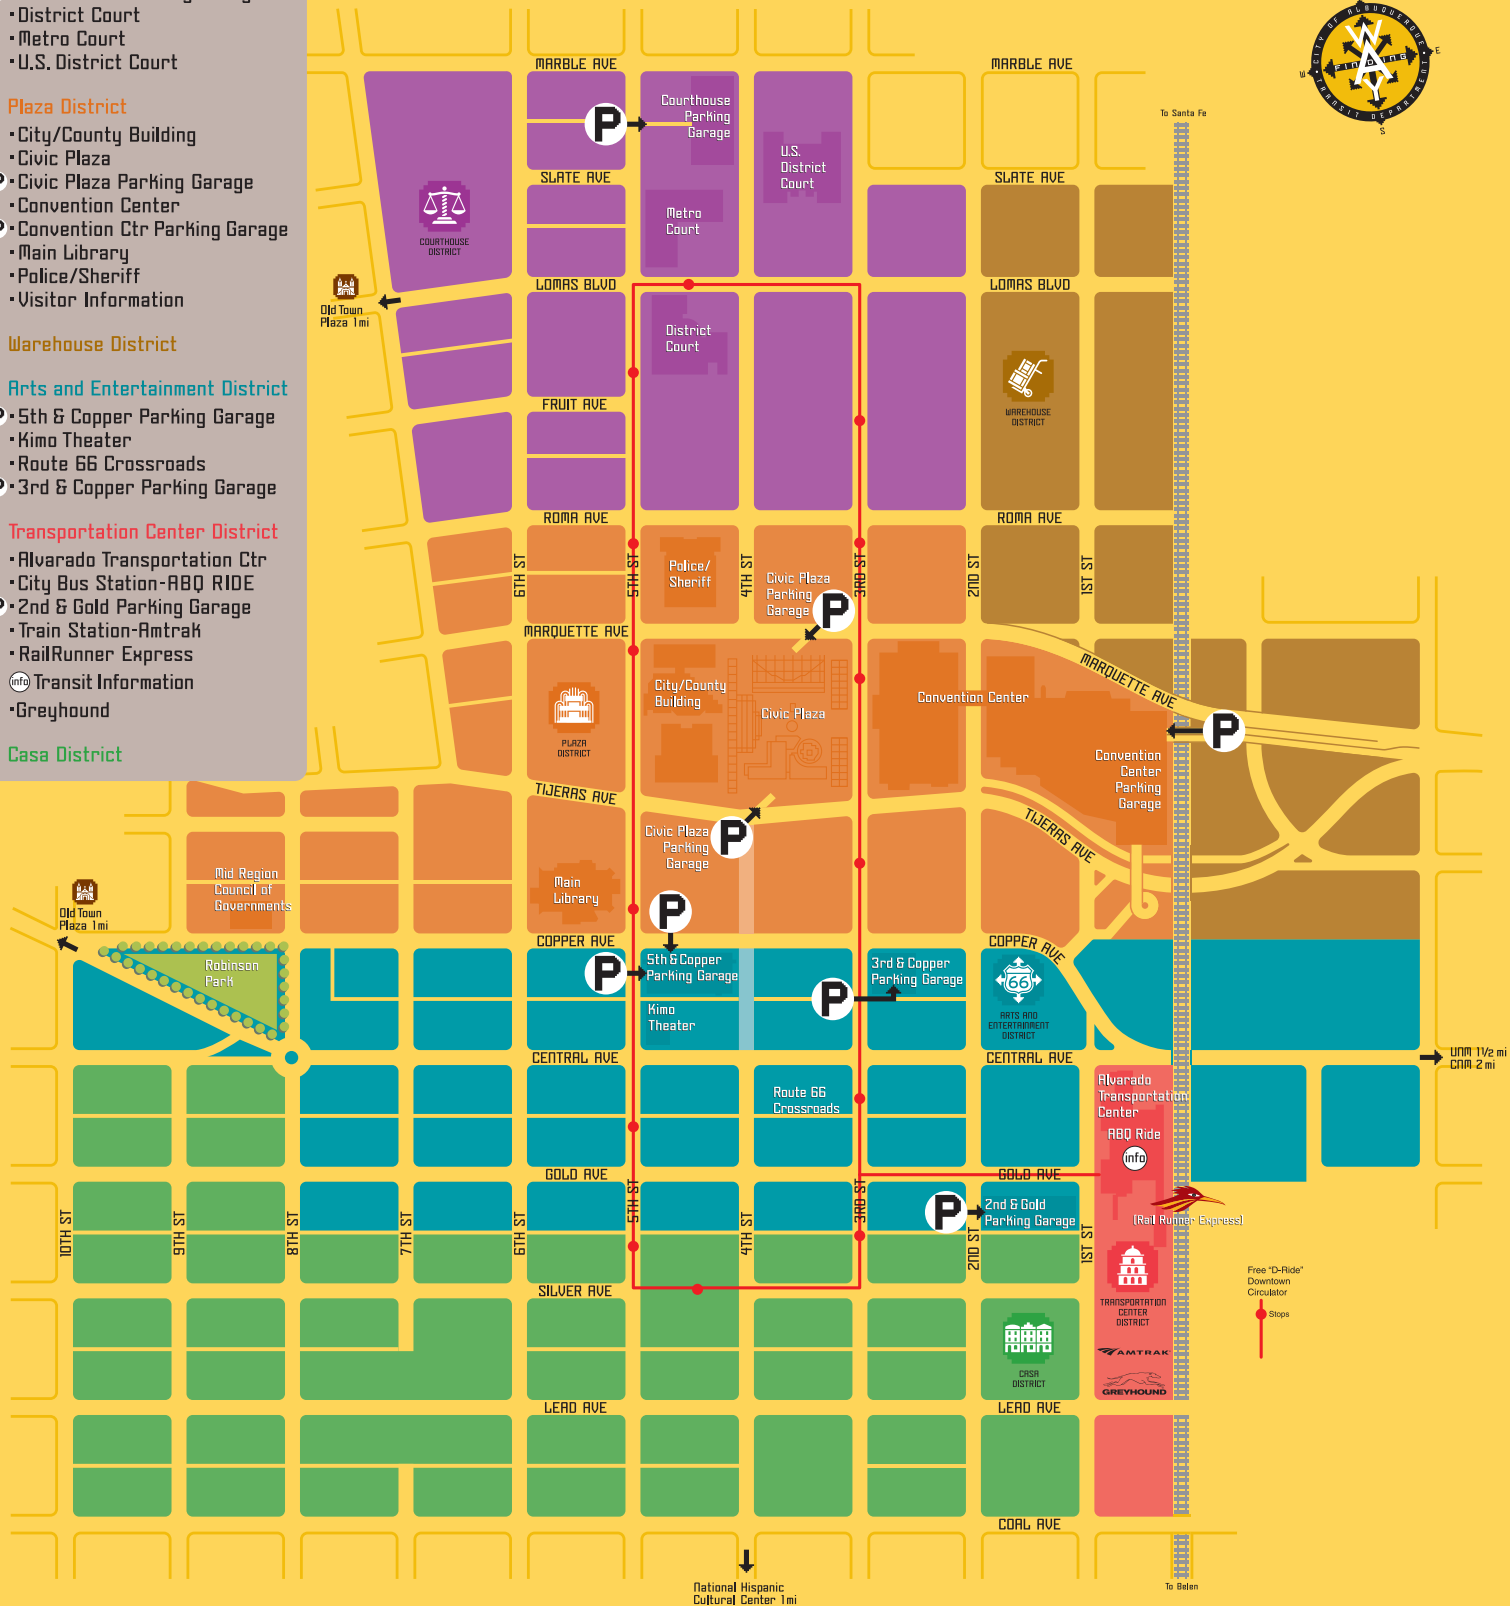

DOWNTOWN DISTRICTS

- Courthouse District**
 - Courthouse Parking Garage
 - District Court
 - Metro Court
 - U.S. District Court
- Plaza District**
 - City/County Building
 - Civic Plaza
 - Civic Plaza Parking Garage
 - Convention Center
 - Convention Ctr Parking Garage
 - Main Library
 - Police/Sheriff
 - Visitor Information
- Warehouse District**
- Arts and Entertainment District**
 - 5th & Copper Parking Garage
 - Kimo Theater
 - Route 66 Crossroads
 - 3rd & Copper Parking Garage
- Transportation Center District**
 - Alvarado Transportation Ctr
 - City Bus Station-ABQ RIDE
 - 2nd & Gold Parking Garage
 - Train Station-Amtrak
 - RailRunner Express
 - Transit Information
 - Greyhound
- Casa District**

National Hispanic Cultural Center 1mi

To Belen

UNM 1/2 mi
CNA 2 mi

Free "D-Ride"
Downtown
Circulator
Stops

Alvarado Transportation Center
ABQ Ride
info
RailRunner Express
TRANSPORTATION CENTER DISTRICT
AMTRAK
GREYHOUND

FRUIT AVE

ROMA AVE

MARQUETTE AVE

TIJERAS AVE

COPPER AVE

CENTRAL AVE

GOLD AVE

SILVER AVE

LEAD AVE

MARBLE AVE

SLATE AVE

LOMAS BLVD

ROMA AVE

MARQUETTE AVE

TIJERAS AVE

COPPER AVE