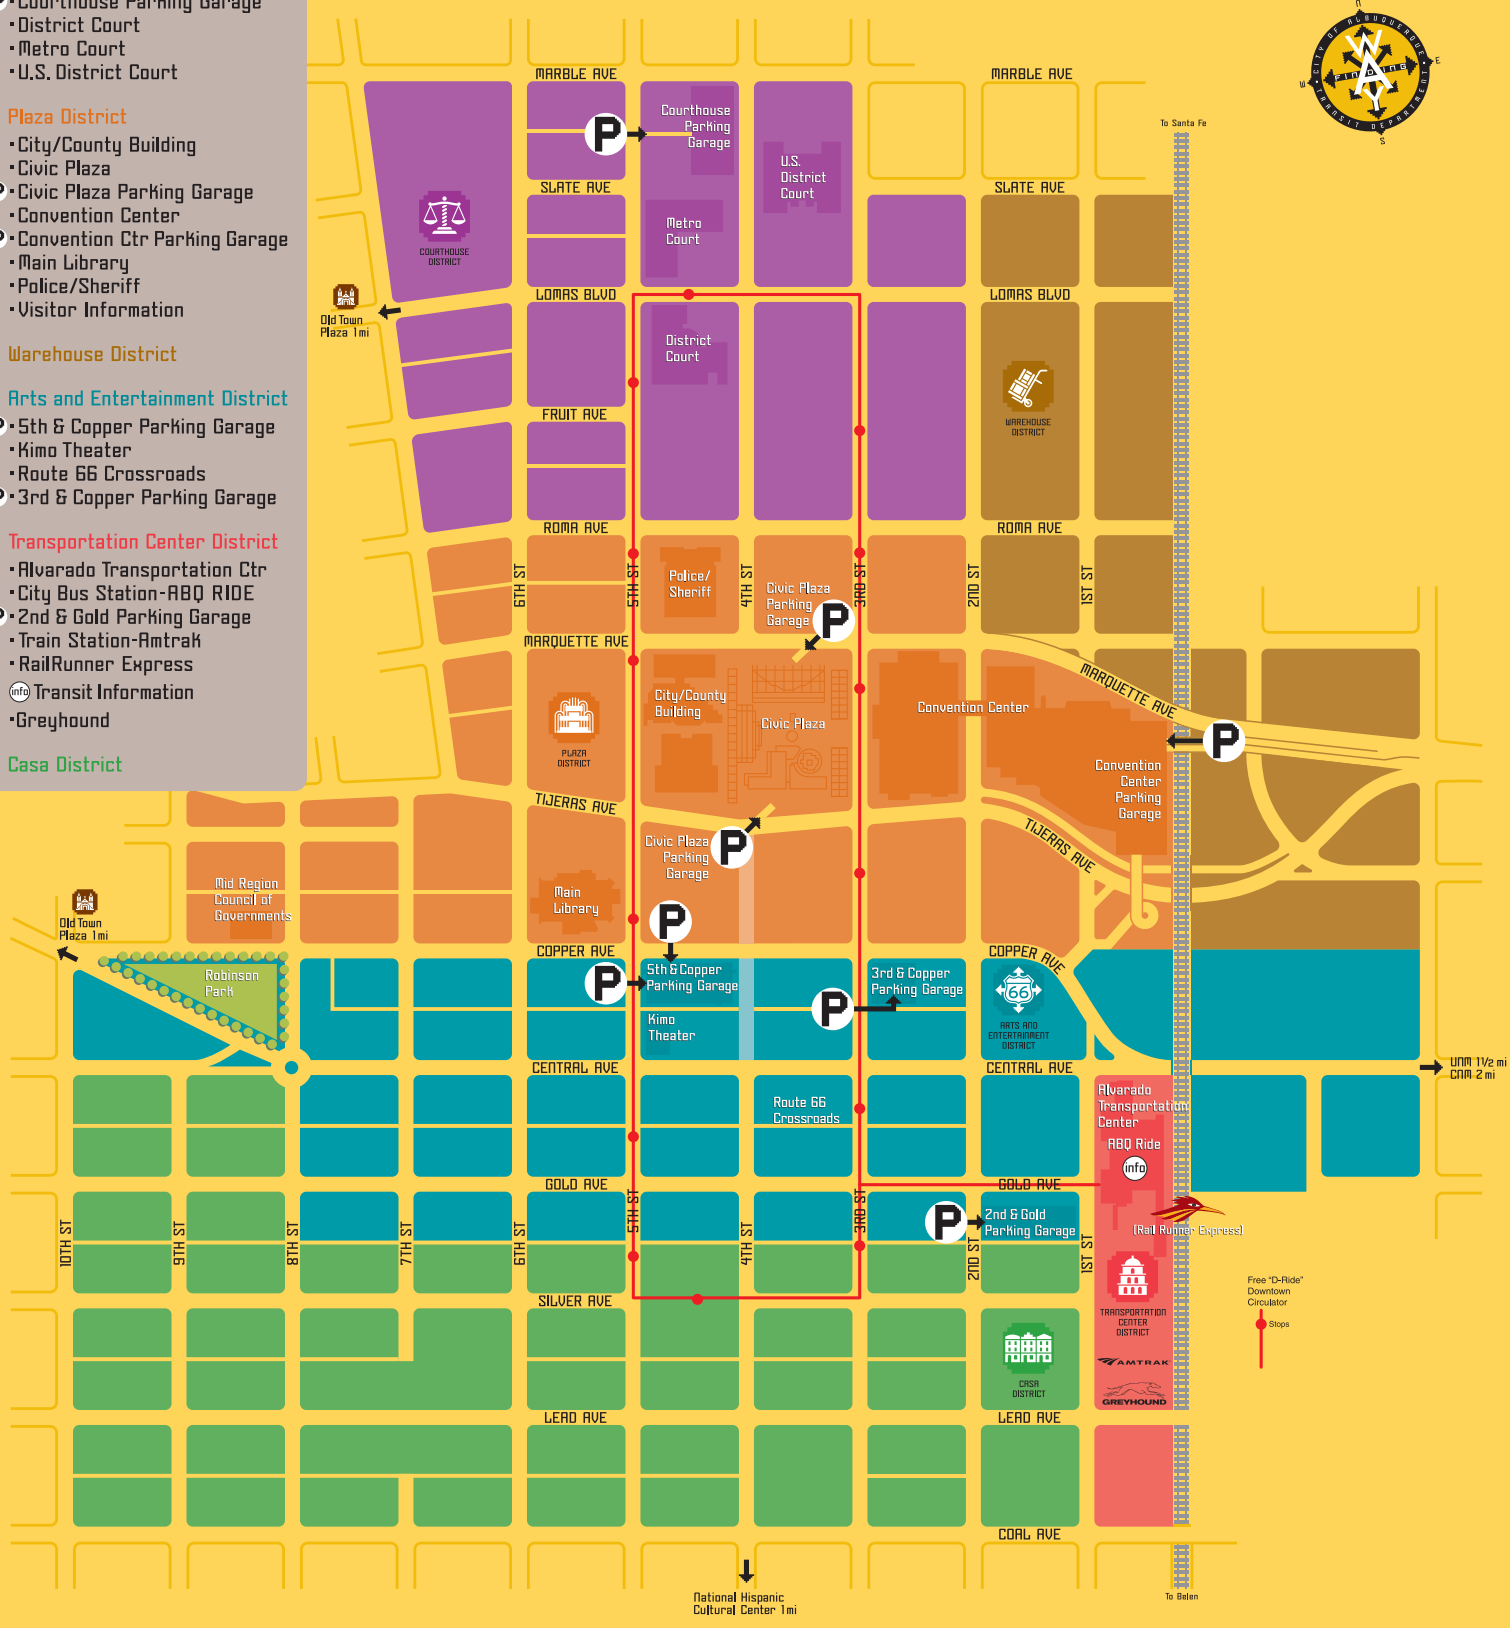

DOWNTOWN DISTRICTS

- Courthouse District**
 - Courthouse Parking Garage
 - District Court
 - Metro Court
 - U.S. District Court
- Plaza District**
 - City/County Building
 - Civic Plaza
 - Civic Plaza Parking Garage
 - Convention Center
 - Convention Ctr Parking Garage
 - Main Library
 - Police/Sheriff
 - Visitor Information
- Warehouse District**
- Arts and Entertainment District**
 - 5th & Copper Parking Garage
 - Kimo Theater
 - Route 66 Crossroads
 - 3rd & Copper Parking Garage
- Transportation Center District**
 - Alvarado Transportation Ctr
 - City Bus Station-ABQ RIDE
 - 2nd & Gold Parking Garage
 - Train Station-Amtrak
 - RailRunner Express
 - Transit Information
 - Greyhound
- Casa District**

Free "D-Ride"
Downtown
Circulator
Stops